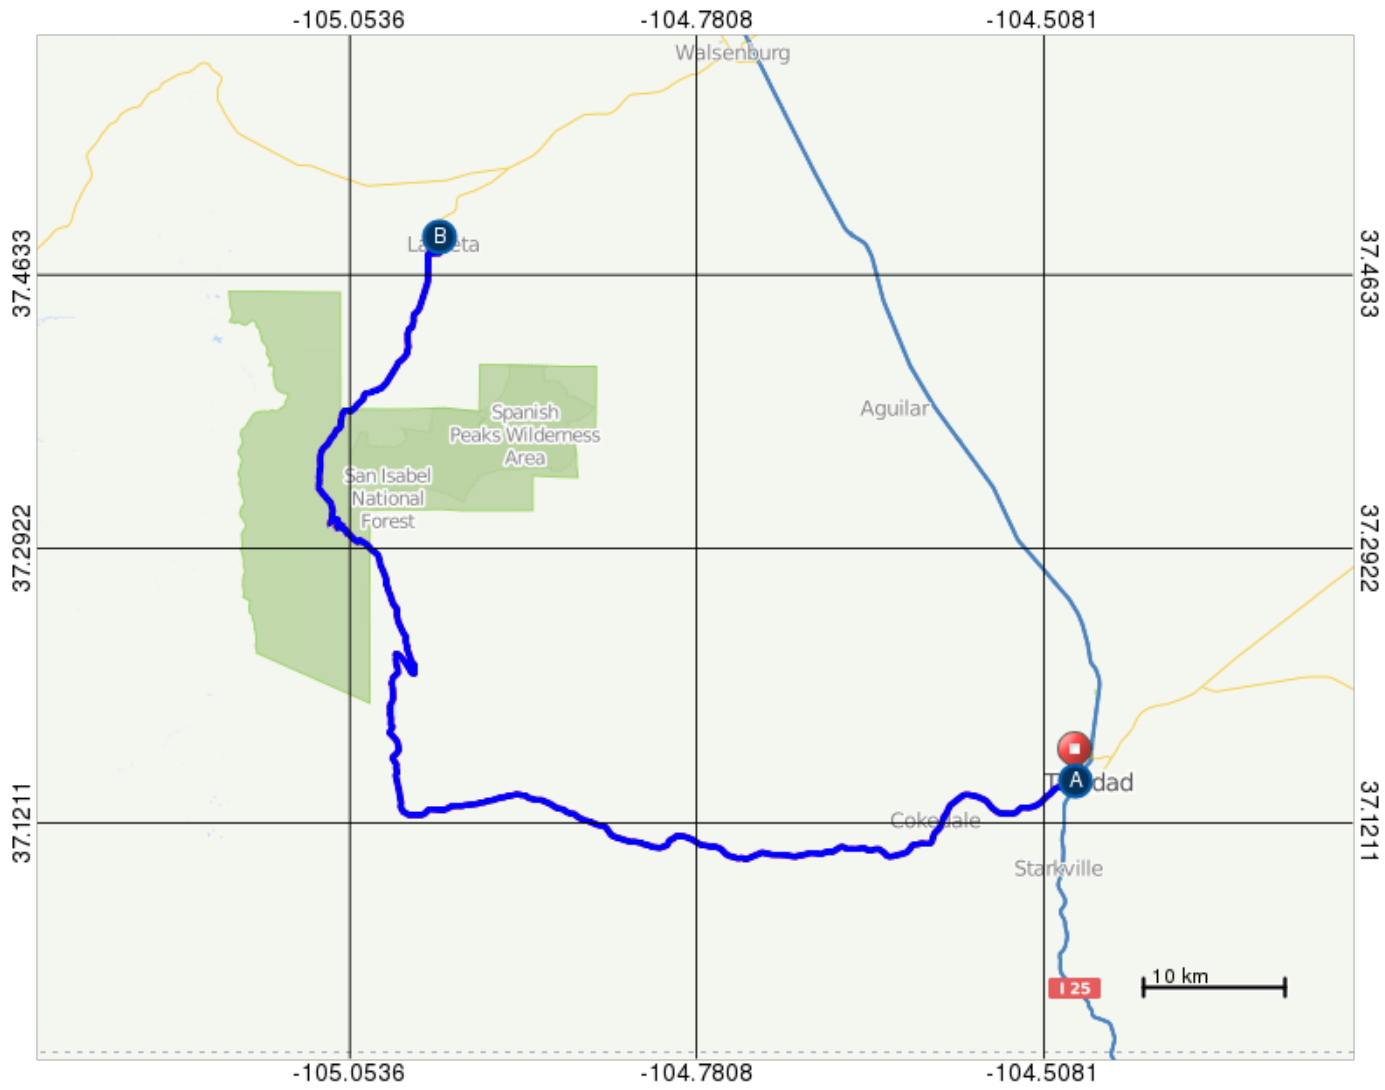

Highway of Legends Trinidad 200k

- A. Checkpoints 1 and 3
- B. Checkpoint 2